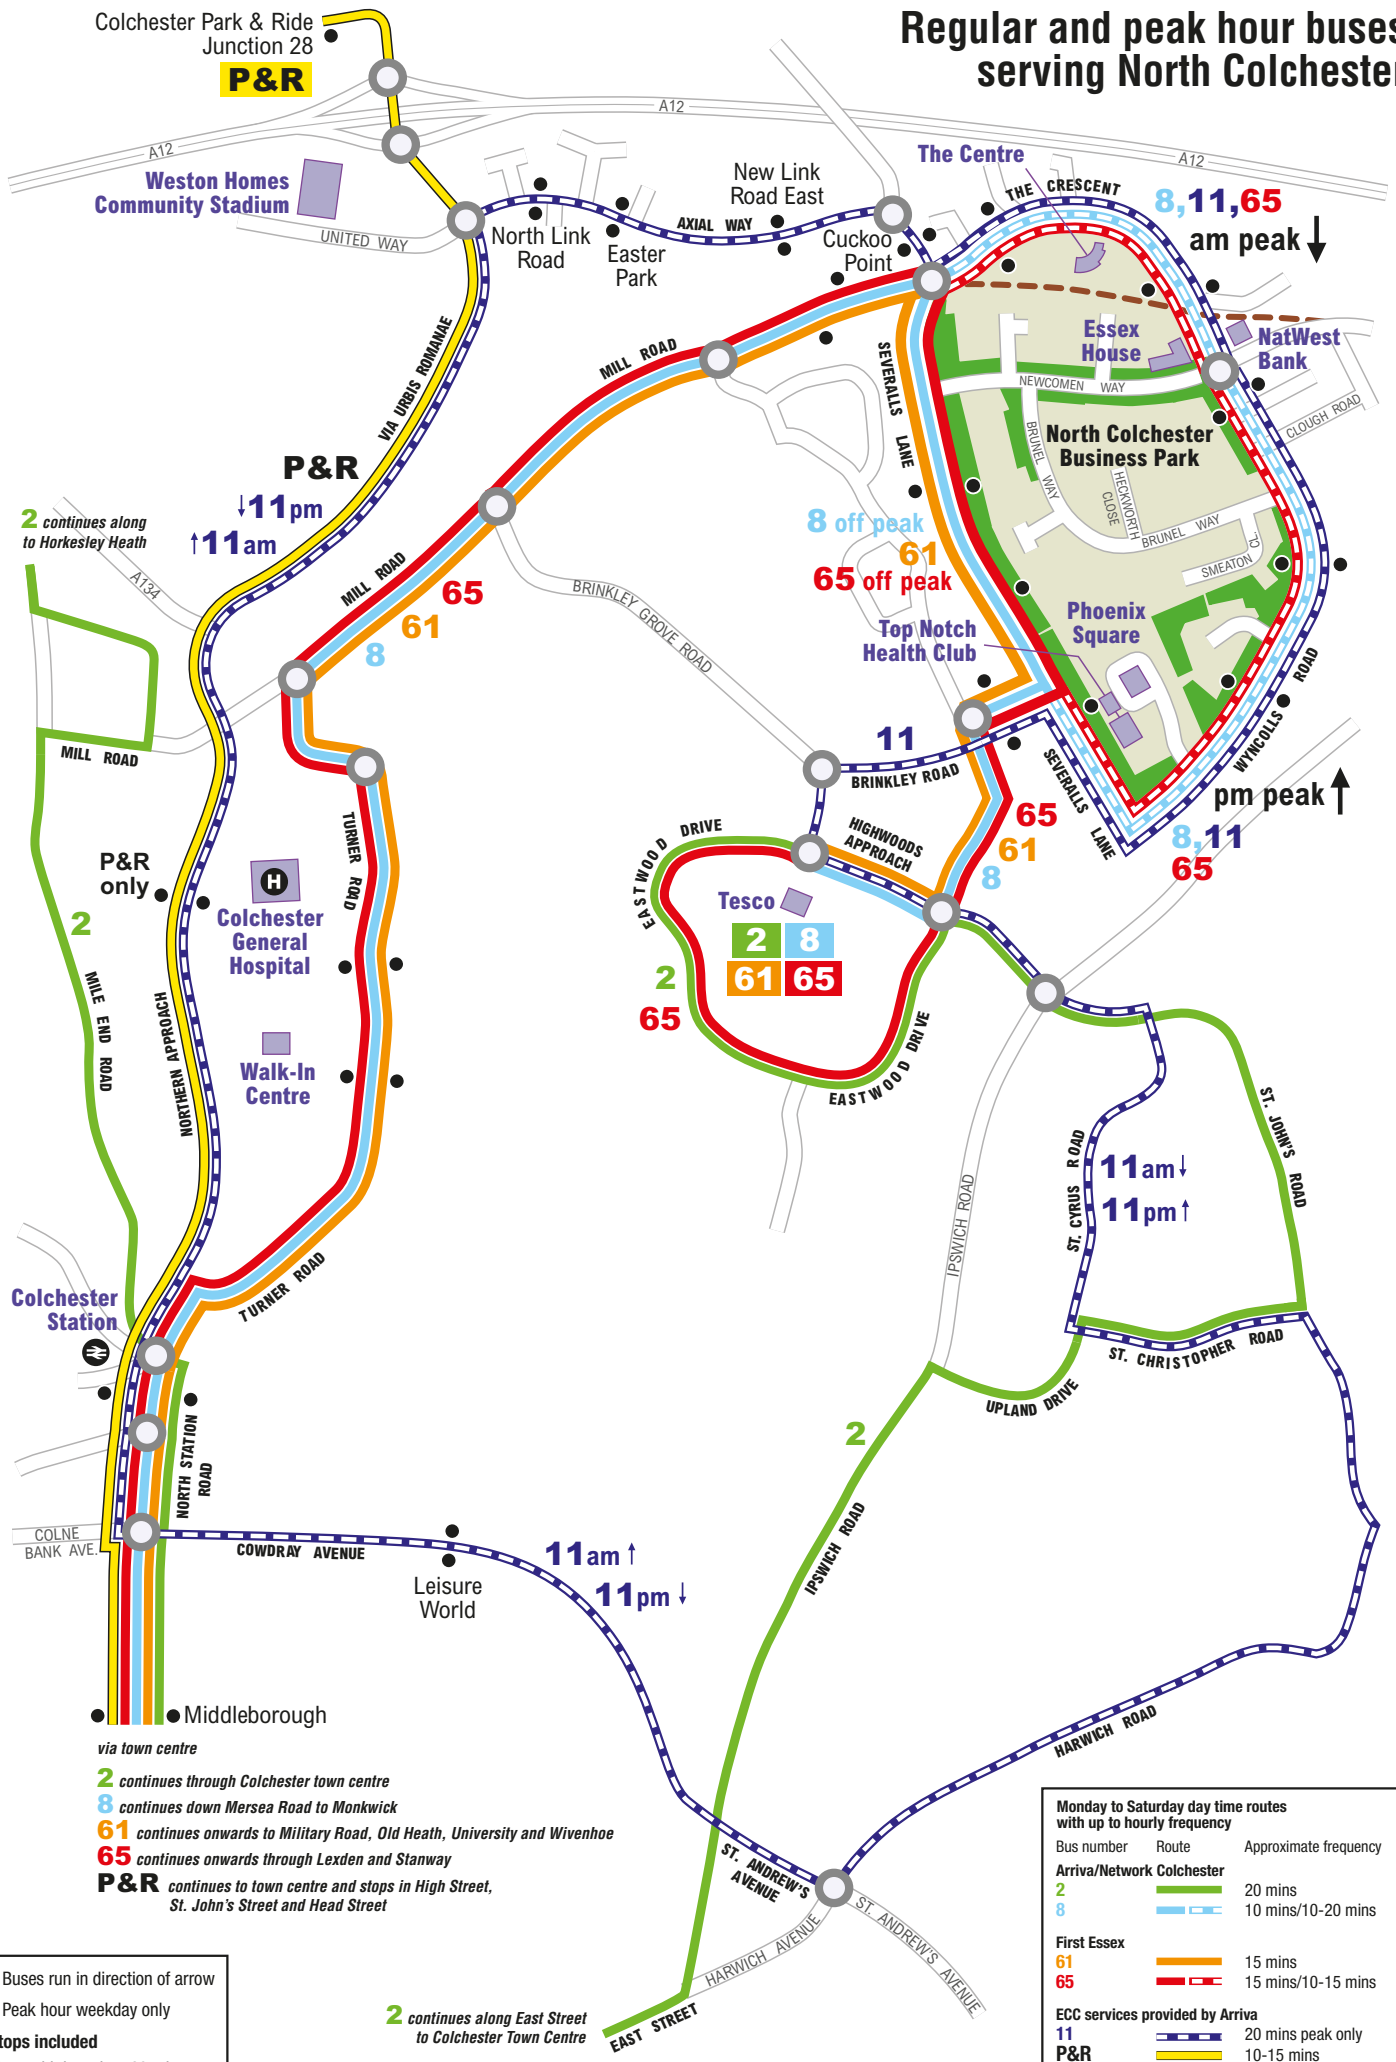

Regular and peak hour buses serving North Colchester

→ Buses run in direction of arrow
 - - - Peak hour weekday only
Not all stops included
 Bus services with less than 60 minute frequencies weekdays 8am-6pm are not shown on this map

Bus number	Route	Approximate frequency
Arriva/Network Colchester		
2	Green line	20 mins
8	Blue line	10 mins/10-20 mins
First Essex		
61	Orange line	15 mins
65	Red line	15 mins/10-15 mins
ECC services provided by Arriva		
11	Dark blue line	20 mins peak only
P&R	Yellow line	10-15 mins